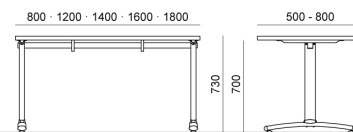

DOMINO FIX Design Diemmebi R&D

Table for public spaces with an epoxy painted or chromed metal structure, ready-equipped for the installation of tops. The leg comes with adjustable glide in the fixed version. The flip top version is equipped with breaking castors. There are numerous accessories available, including solid and practical connectors that facilitate compositions and joining of the tables even at 60°.

ACCESSORIES

Black painted single book holder for school desk

Male+female gray plastic connector for joining and levelling tables

DIMENSIONS

DOMINO FISSO.FIX | RIBALTABILE.TILT . Design Angelo Pinaffo

DIEMMEBI[®]

TAVOLO | TABLE

DOMINO FISSO.FIX | RIBALTABILE.TILT . Design Angelo Pinaffo

DIEMMEBI[®]

MODESTY PANEL