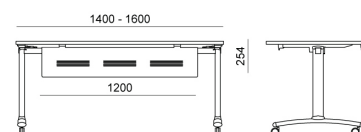

TAVOLO | TABLE

DOMINO FISSO.FIX | RIBALTABILE.TILT . Design Angelo Pinaffo

DIEMMEBI®