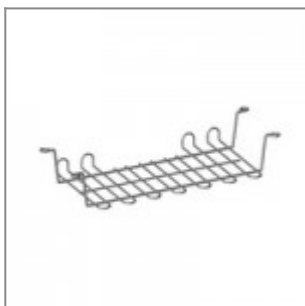

DOMINO FIX Design Diemmebi R&D

Table for public spaces with an epoxy painted or chromed metal structure, ready-equipped for the installation of tops. The leg comes with adjustable glide in the fixed version. The flip top version is equipped with breaking castors. There are numerous accessories available, including solid and practical connectors that facilitate compositions and joining of the tables even at 60°.

ACCESSORIES

Black painted single book holder for school desk

Male+female gray plastic connector for joining and levelling tables

DIMENSIONS

DOMINO FISSO.FIX | RIBALTABILE.TILT . Design Angelo Pinaffo

DIEMMEBI[®]

TAVOLO | TABLE

DOMINO FISSO.FIX | RIBALTABILE.TILT . Design Angelo Pinaffo

DIEMMEBI[®]

MODESTY PANEL