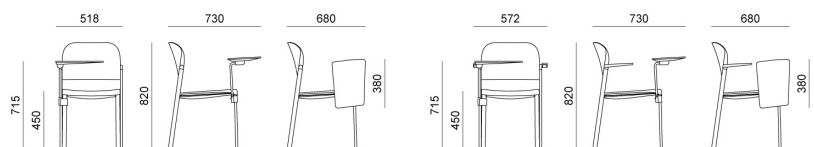

MAKE UP NET SOFT WITH ARMS AND WRITING TABLET CHAIR

The Makeup seat has a steel structure, chromed or painted, with seat and back in moulded recycled polypropylene, certified Remade in Italy. The aesthetics of the Makeup family are characterised by its curved and delicate lines that go in harmony with any community or contract environment. The collection offers a complete range of seats designed to meet every style and functional need. The innovative interlocking modular system, without the use of screws, can give rise to various compositions with a single frame: seats with or without armrests. With the same principle, a practical assembly system can be used to link several seats together, both with and without armrests. Also part of the family are: the task chair, the writing tablet chair, the stool and the bench. The versatility also extends to the choice of colour: six different colours are available. Of particular note is how effectively both the seat and the stool can be stacked.

ACCESSORIES

Black painted trolley for writing tablet

Ca + ec + mk + Li chair trolley

Make Up black armrest linking device

Front device Make Up with arms

Single felt dim10x24x4

Chrome metal left hand support for Ø14 allu.mechanism

Black HPL writing tablet for left handed people FSC certified (to be assembled only to the mechanism ZASN30A90)

DIMENSIONS

MAKEUP

DESIGN

Basaglia + Rota Nodari

Sedia con scrittoio con e senza braccioli / Chair with writing tablet with and without arms