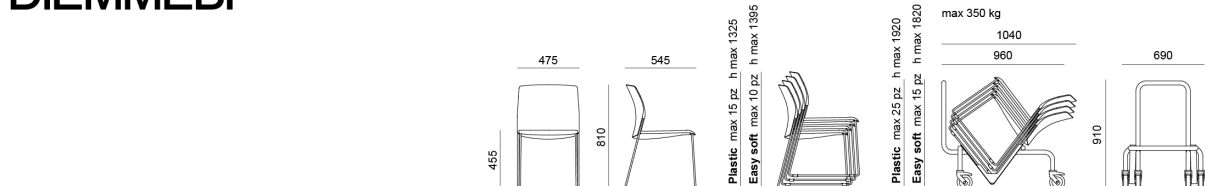

ECLIPSE PLASTIC SKID CHAIR

Family of chairs created to celebrate the 50th anniversary of the moon landing. A continuous line, curved like the elliptical orbits of the spherical planets, generates a clean and essential seat, which conveys lightness. Eclipse, with a vintage appeal, is a chair with a good balance between comfort and aesthetics. Epoxy-coated or chromed-plated metal frame. Fiberglass-reinforced polypropylene monocoque with anti-UV treatment, even in the flame retardant version.

DIMENSIONS

DIEMMEBI®

Sedia trapezio / Skid chair

Sedia trapezio con braccioli / Skid chair with arms