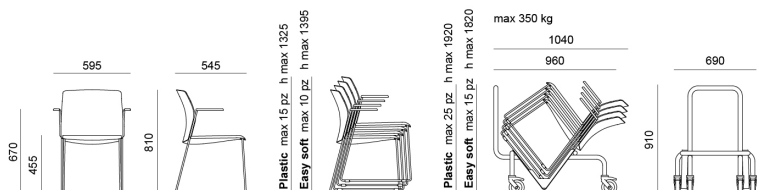

ECLIPSE PLASTIC SKID CHAIR

Family of chairs created to celebrate the 50th anniversary of the moon landing. A continuous line, curved like the elliptical orbits of the spherical planets, generates a clean and essential seat, which conveys lightness. Eclipse, with a vintage appeal, is a chair with a good balance between comfort and aesthetics. Epoxy-coated or chromed-plated metal frame. Fiberglass-reinforced polypropylene monocoque with anti-UV treatment, even in the flame retardant version.

DIMENSIONS

DIEMMEBI®

Sedia trapezio / Skid chair

Sedia trapezio con braccioli / Skid chair with arms