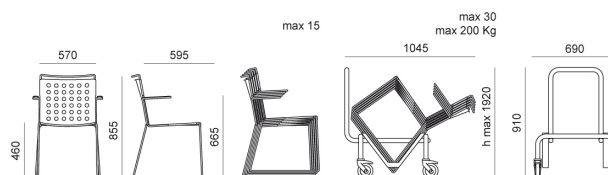

SKID CHAIR

ACCESSORIES

Black painted chair trolley for skid chairs

Long linking device w/handle, for Ø11 rod tube chair frames

DIMENSIONS

BUSY . Design Basaglia + Rota Nodari

DIEMMEBI[®]

SEDIA CON BRACCIOLI | CHAIR WITH ARMS