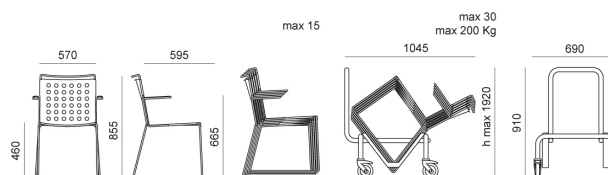

## ACCESSORIES

Black painted chair trolley for skid chairs

Long linking device w/handle, for Ø11 rod tube chair frames

# DIMENSIONS

**BUSY** . Design Basaglia + Rota Nodari

**DIEMMEBI**<sup>®</sup>

SEDIA CON BRACCIOLI | CHAIR WITH ARMS